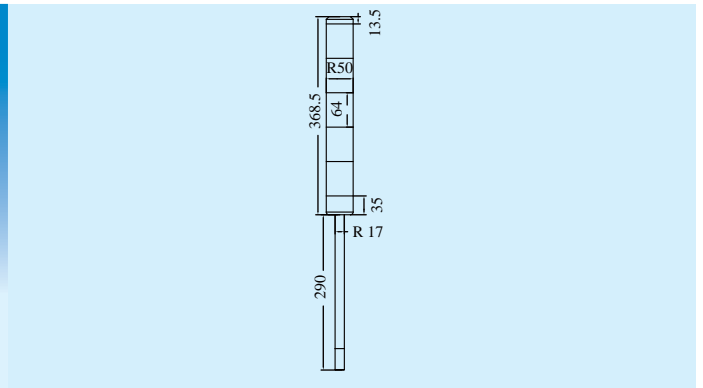

信號燈 TOWER LIGHT	層數 LEVEL	電壓 VOLTAGE	燈泡		蜂鳴器 BUZZER
			FILEMEMNT BULB	LED BULB	
LTM	1-5	DC:12,24 AC:12,24, 110,220, 240	✓		
LTGM	1-5		✓		
LTM-D	1-5		✓	✓	
LTM-DF	1-4		✓	✓	✓
LTGM-D	1-5		✓	✓	
LTGM-DF	1-4		✓	✓	✓

附注：12VDC,24VDC請連接有接點繼電器。LTM-DF,LTGM-DF只有四層數。*F=蜂鳴器

Remarks: LTM/LTGM type operating on DC.12V、 or 24V please connect with switch or relay.LTM-DF or LTGM-DF maximumis 4 level.
*F=Buzzer

LTM