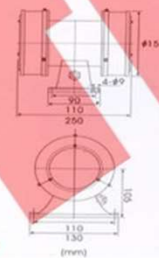

LK-MCL**Self-extinguishing**

V	12	24	48	110	230	240
A	2.4	1.4	0.8	0.45	0.24	0.25
dB(A)1m	101	102	102	100	101	102
Hz	1400	1500	1500	1500	1600	1700
N/W (kg)	0.35					
Packing Size (cm)	11 x 9.5 x 9.5					

**MINI SIREN****LK-JDW105**

V	110	230	240
A	1.9	1.0	1.1
dB(A)1m	113	113	114
Hz	1000	1000	1050
N/W (kg)	3.5		
Packing Size (cm)	23.4 X 15.3 X 20.8		

**4'' DOUBLE DOOR SIREN****LK-JDW145**

Sound Rating:
123±2dB(A) @ 1m
Electric Motor:
0.4KW, 110V/220V/230V, AC, 50/60Hz,
IP Rating:
IP44
Output Frequency:
700/760 ± 20Hz
Net Weight:
5Kg
Packaging Size:
27x18x21cm

**6'' DOUBLE DOOR SIREN****LK-JDW188**

Sound Rating:
126±2dB(A) @ 1m
Electric Motor:
0.6KW, 110V/220V/230V, AC, 50/60Hz,
IP Rating:
IP44
Output Frequency:
530/580 ± 20Hz
Net Weight:
10Kg
Packaging Size:
31x24.5x28cm