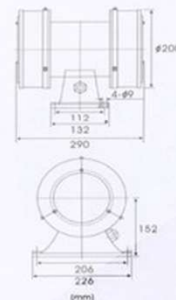

LK-MCL**Self-extinguishing**

V	12	24	48	110	230	240
A	2.4	1.4	0.8	0.45	0.24	0.25
dB(A)1m	101	102	102	100	101	102
Hz	1400	1500	1500	1500	1600	1700
N/W (kg)	0.35					
Packing Size (cm)	11 x 9.5 x 9.5					

**MINI SIREN****LK-JDW105**

V	110	230	240
A	1.9	1.0	1.1
dB(A)1m	113	113	114
Hz	1000	1000	1050
N/W (kg)	3.5		
Packing Size (cm)	23.4 X 15.3 X 20.8		

**4'' DOUBLE DOOR SIREN****LK-JDW145**

Sound Rating:
123±2dB(A) @ 1m
Electric Motor:
0.4KW, 110V/220V/230V, AC, 50/60Hz,
IP Rating:
IP44
Output Frequency:
700/760 ± 20Hz
Net Weight:
5Kg
Packaging Size:
27x18x21cm

**6'' DOUBLE DOOR SIREN****LK-JDW188**

Sound Rating:
126±2dB(A) @ 1m
Electric Motor:
0.6KW, 110V/220V/230V, AC, 50/60Hz,
IP Rating:
IP44
Output Frequency:
530/580 ± 20Hz
Net Weight:
10Kg
Packaging Size:
31x24.5x28cm

**8'' DOUBLE DOOR SIREN****LK-JDW245**

Sound Rating:
130±2dB(A) @ 1m
Electric Motor:
0.75KW, 110V/220V/230V, AC, 50/60Hz,
IP Rating:
IP44
Output Frequency:
530/580 ± 20Hz
Net Weight:
14kg
Packaging Size:
26.5 x 28 x 36cm