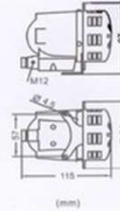

LK-MCL**Self-extinguishing**

V	12	24	48	110	230	240
A	2.4	1.4	0.8	0.45	0.24	0.25
dB(A)1m	101	102	102	100	101	102
Hz	1400	1500	1500	1500	1600	1700
N/W (kg)	0.35					
Packing Size (cm)	11 x 9.5 x 9.5					

**MINI SIREN****LK-JDW105**

V	110	230	240
A	1.9	1.0	1.1
dB(A)1m	113	113	114
Hz	1000	1000	1050
N/W (kg)	3.5		
Packing Size (cm)	23.4 X 15.3 X 20.8		

**4'' DOUBLE DOOR SIREN****LK-JDW145**

Sound Rating:
123±2dB(A) @ 1m
Electric Motor:
0.4KW, 110V/220V/230V, AC, 50/60Hz,
IP Rating:
IP44
Output Frequency:
700/760 ± 20Hz
Net Weight:
5Kg
Packaging Size:
27x18x21cm

**6'' DOUBLE DOOR SIREN****LK-JDW188**

Sound Rating:
126±2dB(A) @ 1m
Electric Motor:
0.6KW, 110V/220V/230V, AC, 50/60Hz,
IP Rating:
IP44
Output Frequency:
530/580 ± 20Hz
Net Weight:
10Kg
Packaging Size:
31x24.5x28cm