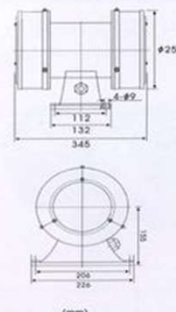

8'' DOUBLE DOOR SIREN

Sound Rating:
130±2dB(A) @ 1m
Electric Motor:
0.75KW, 110V/220V/230V, AC, 50/60Hz,
IP Rating:
IP44
Output Frequency:
530/580 ± 20Hz
Net Weight:
14kg
Packaging Size:
26.5 x 28 x 36cm

10'' DOUBLE DOOR SIREN